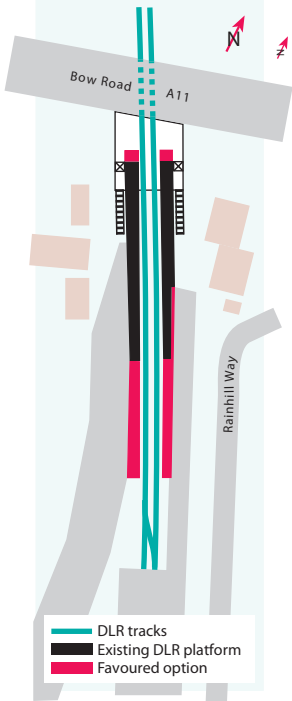

# Bow Church Station

- DLR tracks
- Existing DLR platform
- Favoured option